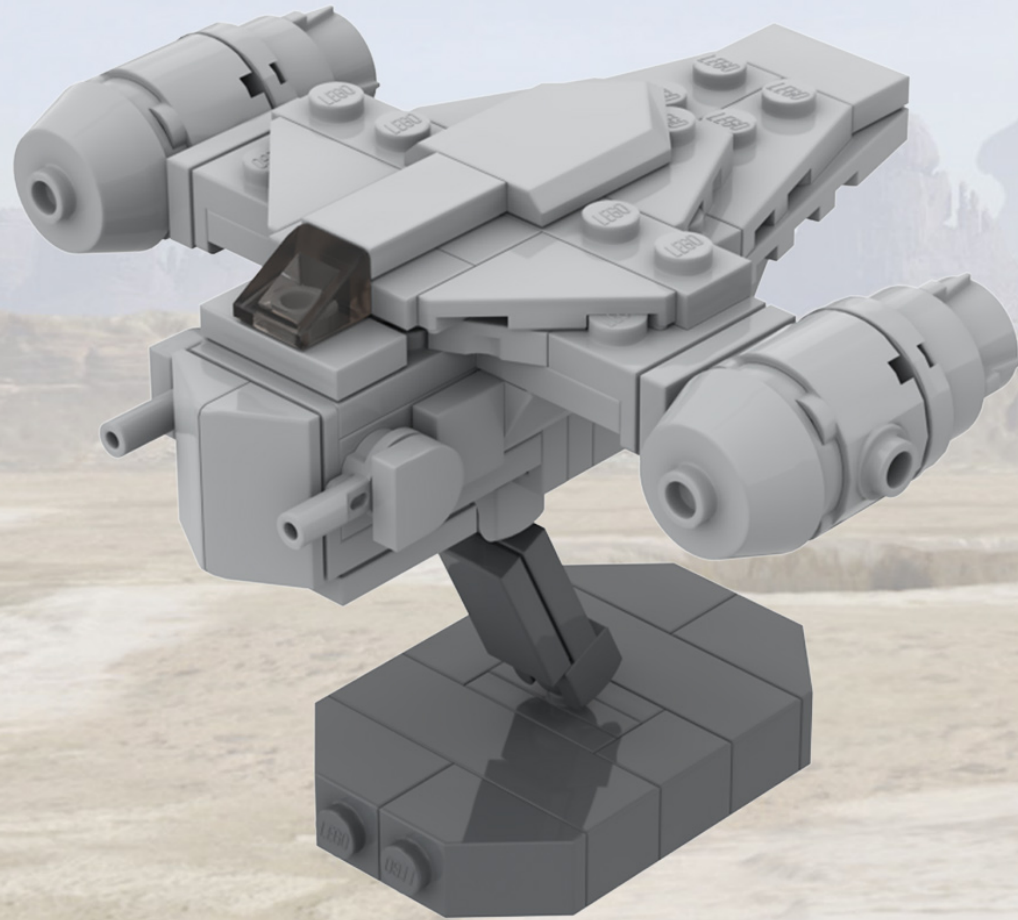

STAR WARS  
THE  
MANDALORIAN

# RAZOR CREST

Design by DANIEL FORTINE